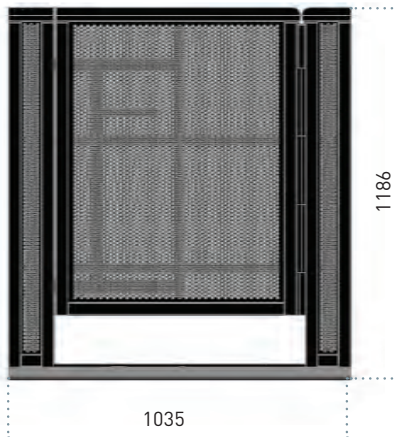

## CABLE ACCESS MODULE

Crowd barriers are used at sports events, political rallies, parades, demonstrations, and outdoor and indoor performances. This model can hold cables for a safe way of laying and protecting cables, hoses and ducts. All profiles have soft, rounded edges for maximum comfort. They fold flat after use and can be stacked on dollies for easy transport and storage. Each barrier weighs 49.3 kg and measures 1035x1250x1186 (H) mm.

### CROWD BARRIER CABLE ACCESS MODULE

<b>Material</b>	Aluminium alloy EN AW 6082 T6
<b>Dimensions</b>	1035x1250x1186 (H) mm
<b>Weight</b>	49.3 kg